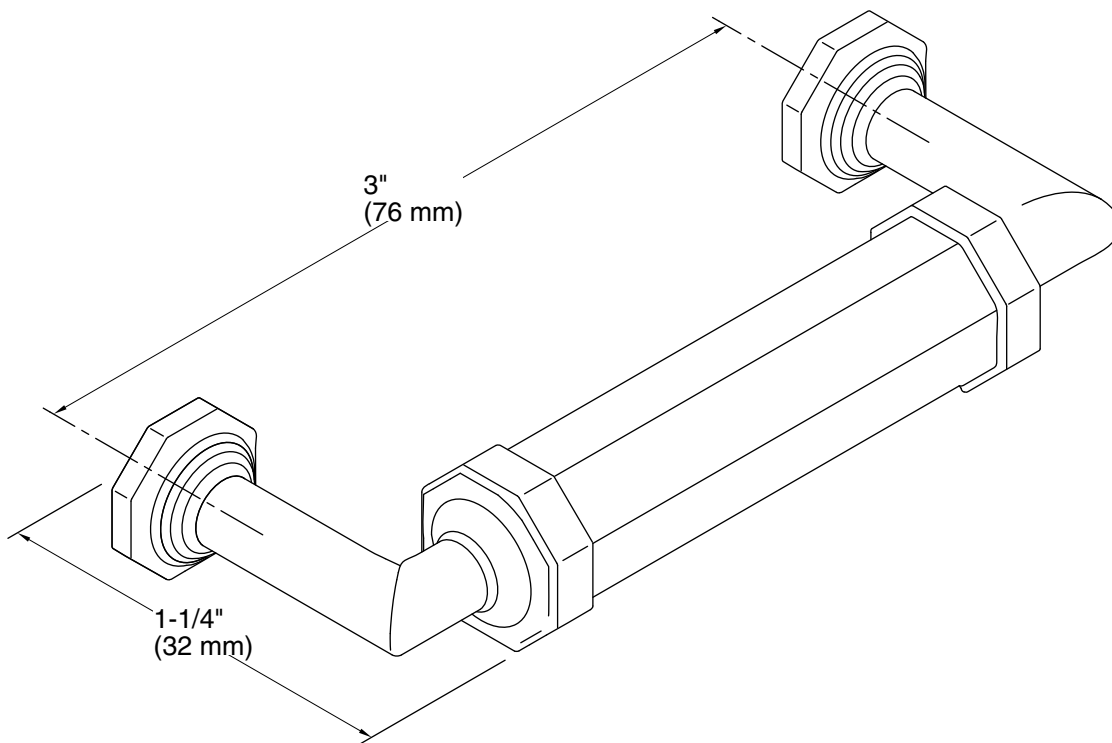

Technical Information

All product dimensions are nominal.

Material: Brass, Zinc